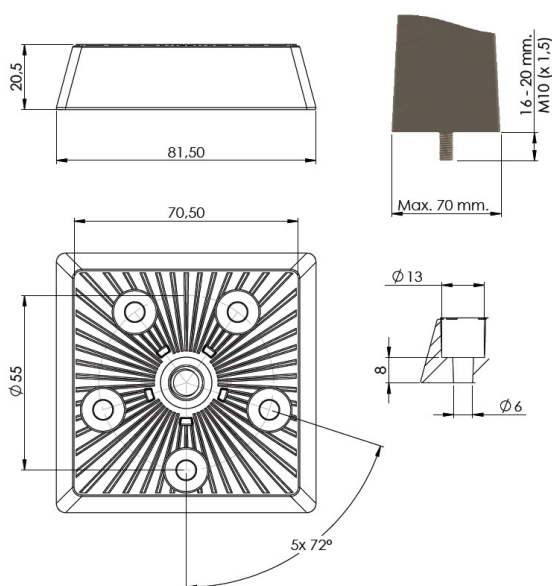

PRODUCT SHEET

Description:

"Rima" Leg Connector, Black PC/ABS, F/Square Legs, W/Spring Tension, 81,5x20,5mm, Max Leg Size: 70x70mm, F/M10 Bolt

Item number:

06.11.140-0

Units	Box	Carton	HS Code	Barcode
Pcs.	4	180	3903300000	
				5704866483681